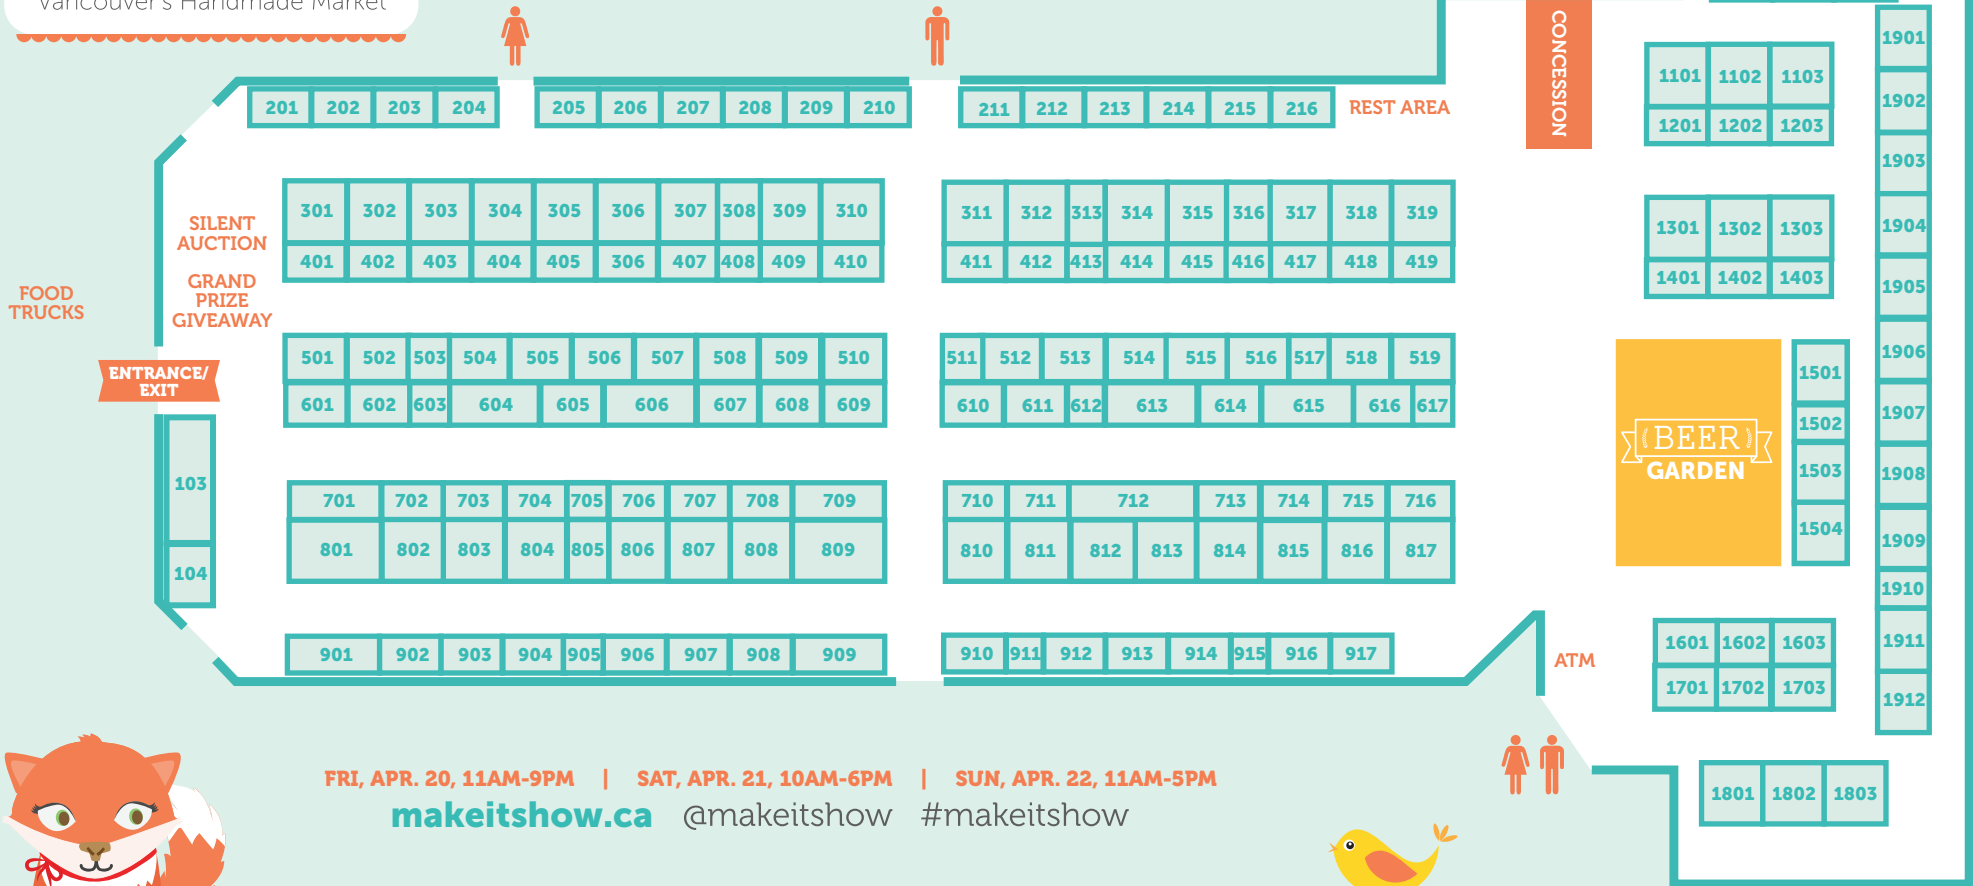

make it!

Vancouver's Handmade Market

Feel good about what you buy

FRI, APR. 20, 11AM-9PM | SAT, APR. 21, 10AM-6PM | SUN, APR. 22, 11AM-5PM
makeitshow.ca @makeitshow #makeitshow

Thank you!

Over the past ten years, Make It has grown to become one of the most popular and well-attended craft fairs in Canada, with biannual shows in Edmonton, Calgary, and Vancouver. Our massive growth would have never been possible without the support, enthusiasm, and generosity of our amazing community.

Each year, more and more of you have made the conscious decision to buy from our Makies, which in turn allows them to do the work they love. Thank you so much for your continued support, and we hope to see you back for our holiday show!

Gratitude and high-5s,
team make it

Be a Makie! Apply now for our holiday show at: makeitshow.ca/apply

join us this holiday!

Vancouver Holiday 2018

DECEMBER 13 - 16

PNE Forum
2901 E Hastings St

BRING THIS IN FOR
$2 OFF
ADMISSION
(LIMIT 1 PER CUSTOMER)